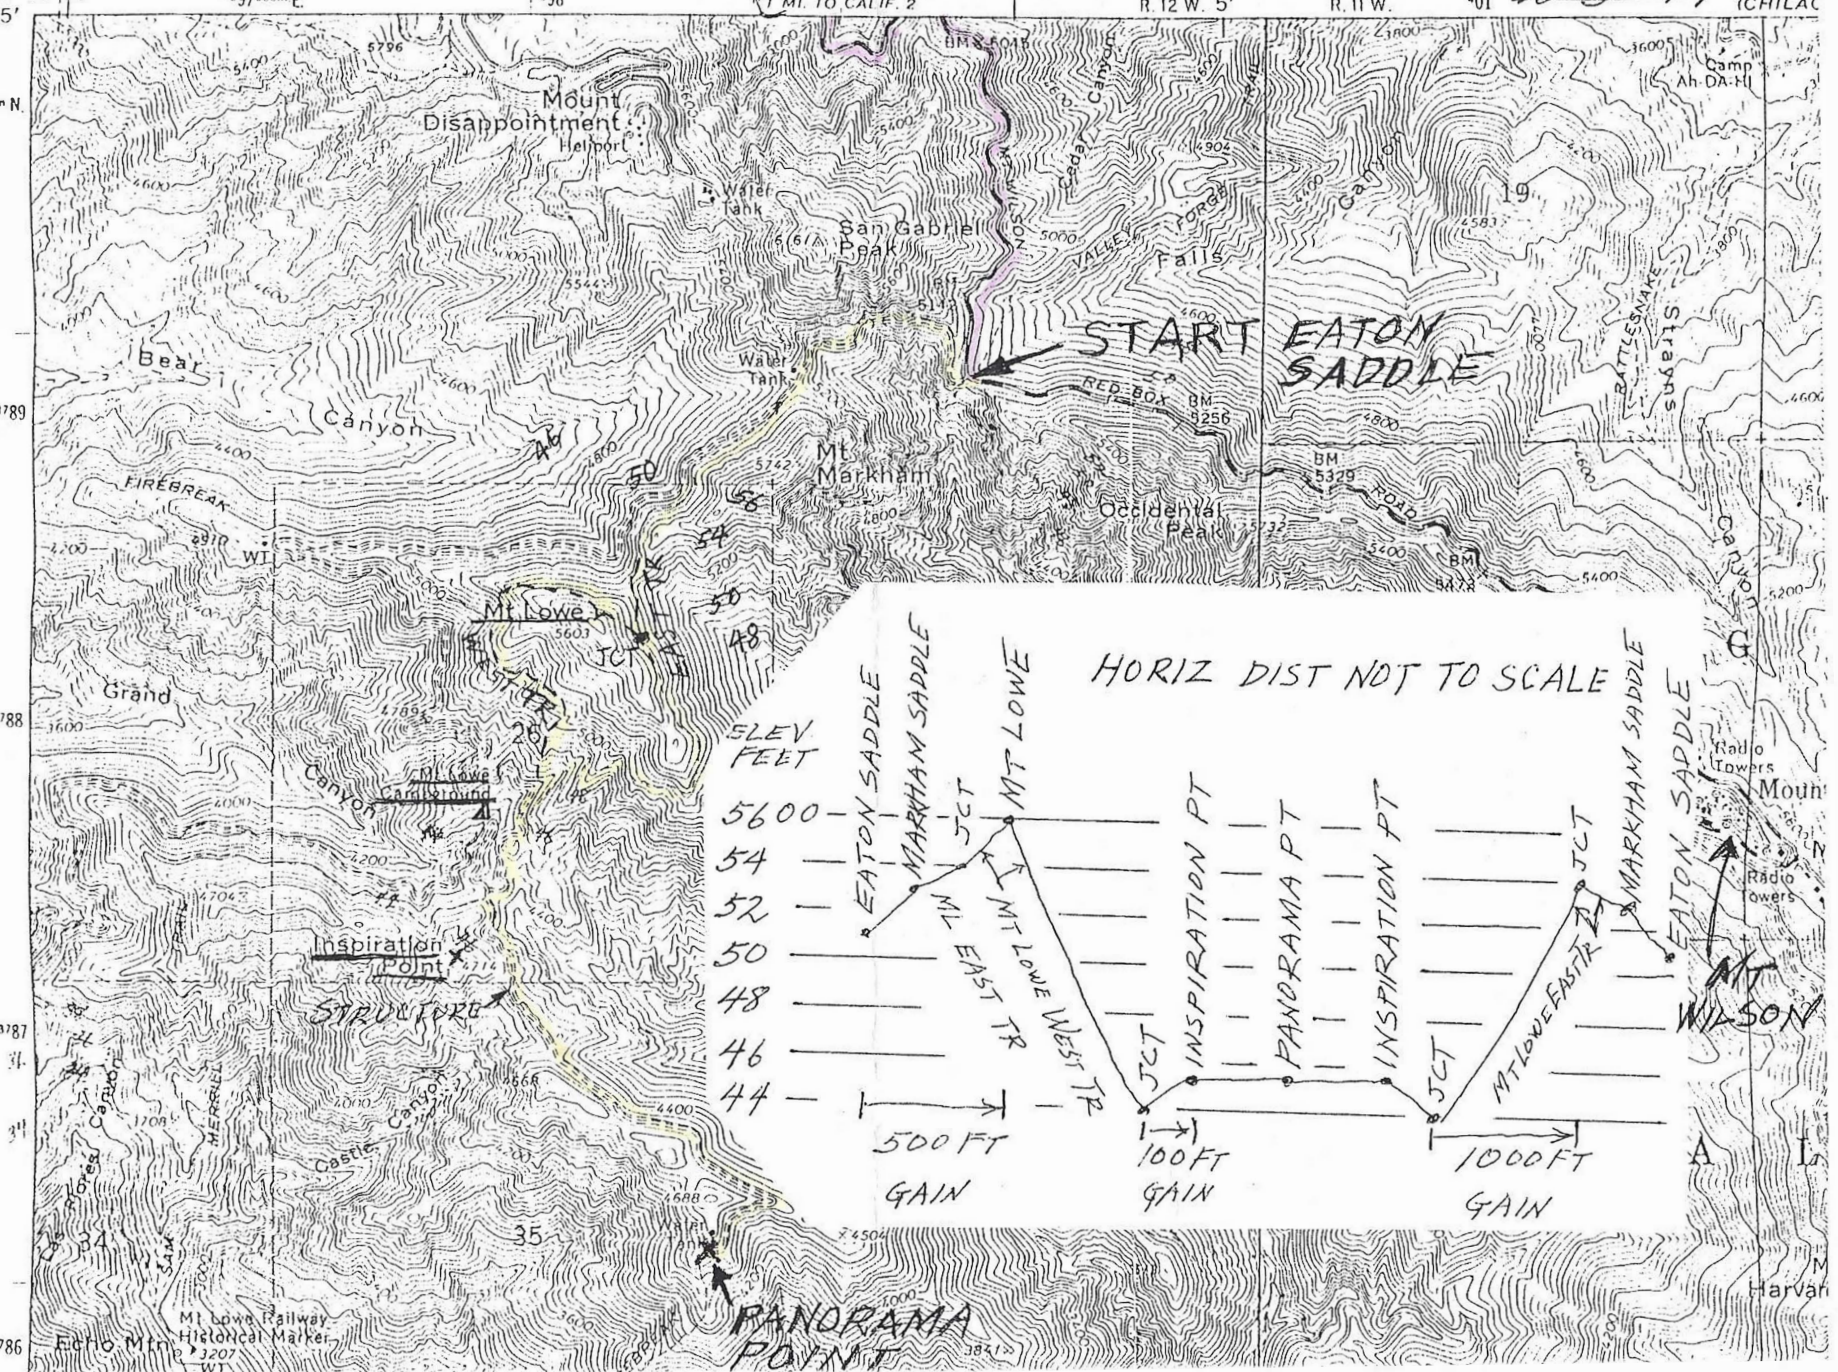

Hike #523

EATON SADDLE TO PANORAMA PT.

HENRY 8-24-99

UNITED STATES
DEPARTMENT OF THE INTERIOR
GEOLOGICAL SURVEY

9:30

~~7-14-99~~
7-5-00

8 MILE ROUND TRIP

FROM RED BOX
LA CANADA 15 MI.
1 MI. TO CALIF. 2

R. 12 W. 5'

R. 11 W.

401

2352
(CHILAC)

118°07'30"
34°15'

397000m E 398

3790000m N

5100
3200
4170

HORIZ DIST NOT TO SCALE

PANORAMA POINT

1800