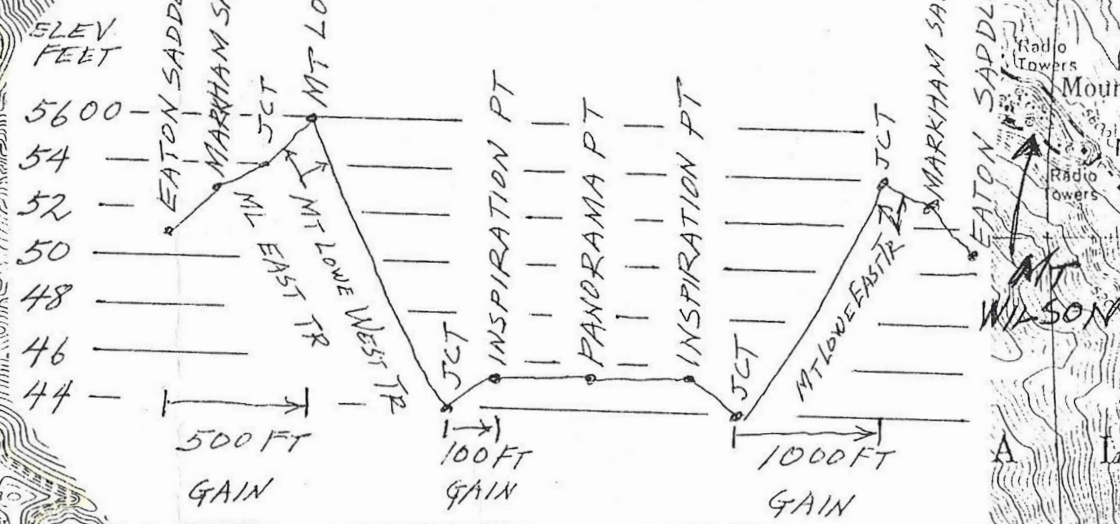

Hike #523

EATON SADDLE TO PANORAMA PT.

HENRY 8-24-99

UNITED STATES
DEPARTMENT OF THE INTERIOR
GEOLOGICAL SURVEY

9:30

~~7-14-99~~
7-5-00

8 MILE ROUND TRIP

FROM RED BOX
LA CANADA 15 MI.
1 MI. TO CALIF. 2

R. 12 W. 5'

R. 11 W.

401

2352
(CHILAC)

118°07'30"
34°15'

397000m E 398

3790000m N

5100
3200
4170

HORIZ DIST NOT TO SCALE

PANORAMA POINT

1800